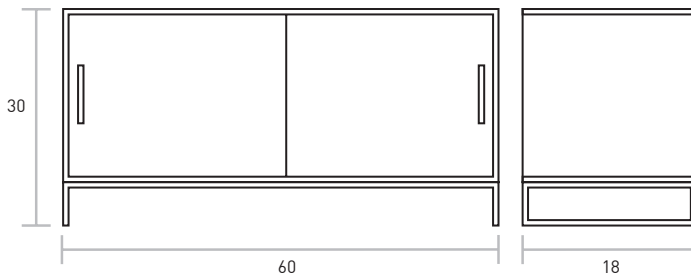

Bathurst Cabinet

FINISH → Walnut
BASE → Stainless Steel

This versatile and nicely proportioned storage piece has adjustable shelves and sliding doors. The warm, walnut finish contrasts perfectly with the stainless steel base.