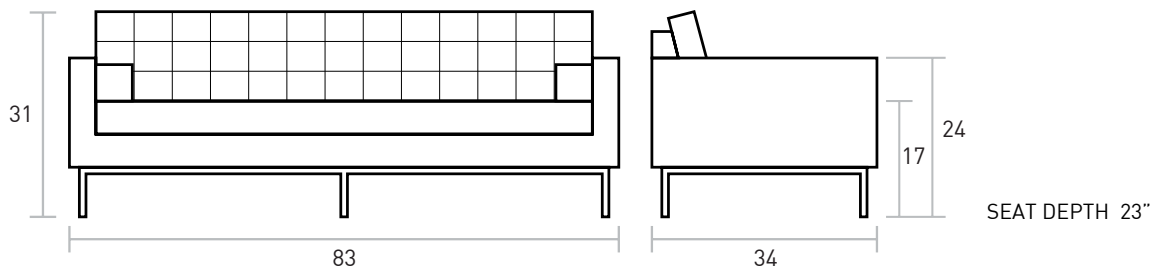

Spencer Sofa

UPHOLSTERY → Fabric
BASE → Stainless Steel

This sofa has blind-tufted seat and back cushions with a stainless steel base. It includes 2 square side cushions.