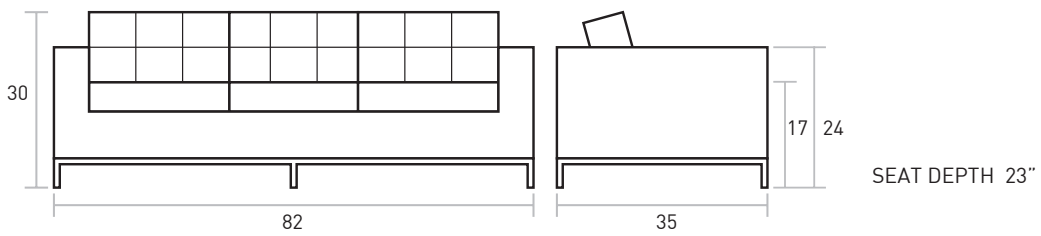

Jane Sofa

UPHOLSTERY → Fabric
BASE → Stainless Steel

Our classic button-tufted club sofa frame, featuring a stainless steel perimeter base. Constructed with 100% FSC-Certified Wood in support of responsible forest management.