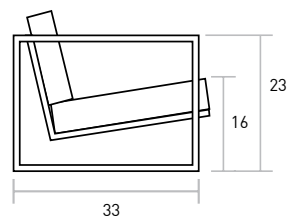

Delano XL Sofa

SEAT DEPTH 20"

UPHOLSTERY → Leather
BASE → Stainless Steel

A sofa version of the classic Delano Chair, with the same open, stainless steel frame and leather cushions.