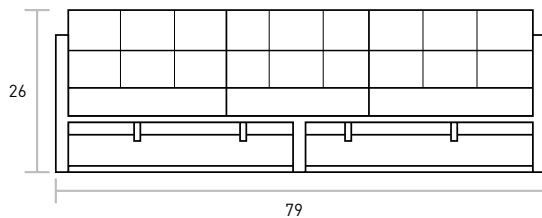

Delano XL Sofa

SEAT DEPTH 20"

UPHOLSTERY → Leather
BASE → Stainless Steel

A sofa version of the classic Delano Chair, with the same open, stainless steel frame and leather cushions.