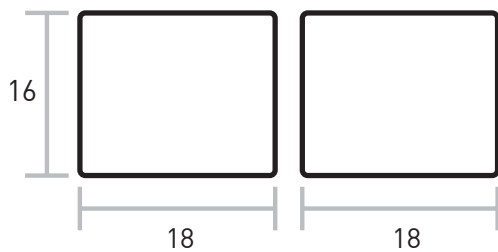

# Jasper Cube

UPHOLSTERY → Fabric

This compact ottoman has unique exposed seams which add character to the clean lines. Constructed with 100% FSC-Certified Wood in support of responsible forest management.