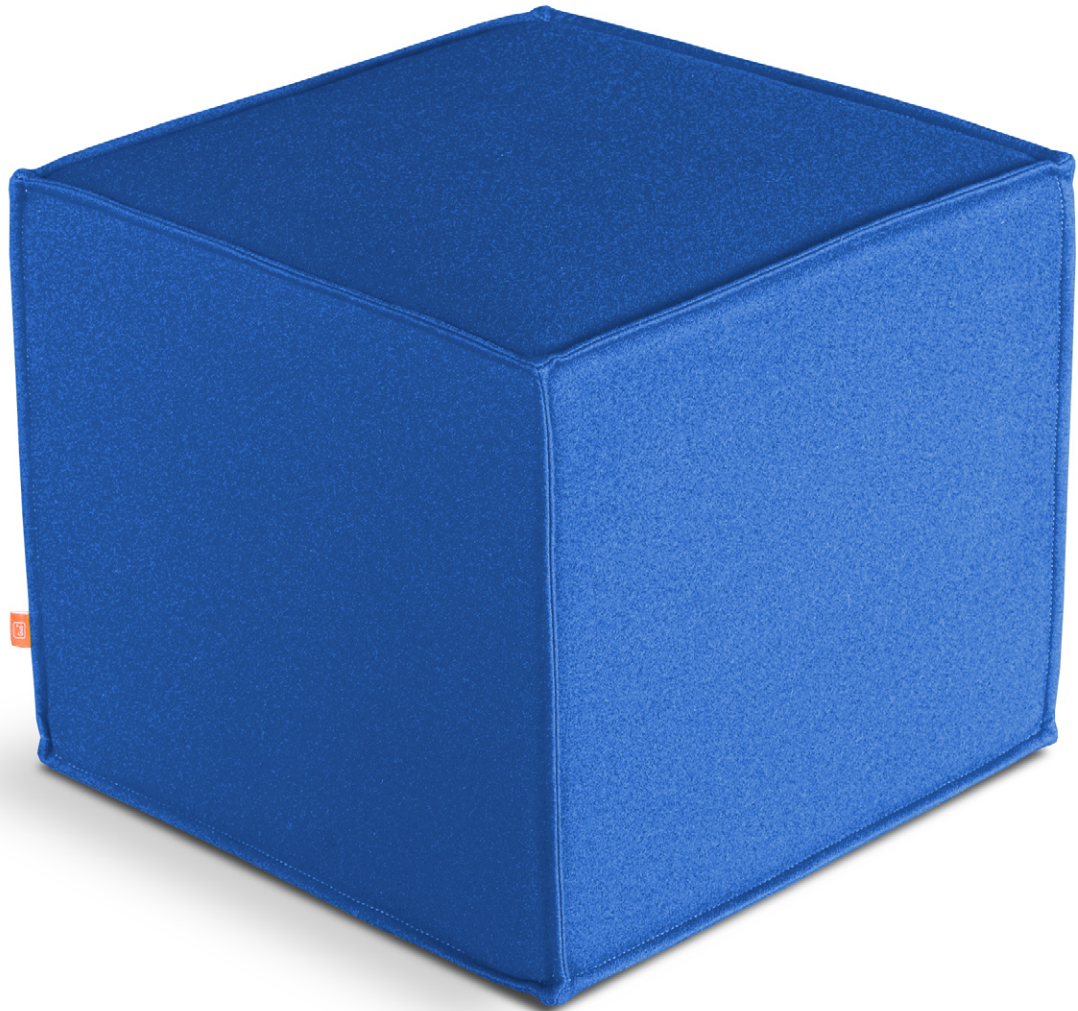

# Jasper Cube

UPHOLSTERY → Fabric

This compact ottoman has unique exposed seams which add character to the clean lines. Constructed with 100% FSC-Certified Wood in support of responsible forest management.

THIS PRODUCT IS MANUFACTURED WITH FSC-CERTIFIED WOOD