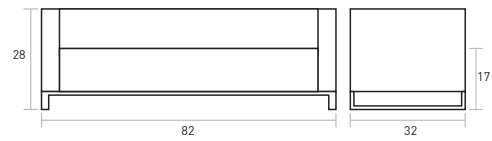

## Tightback Sofa

W82" x D32" x H28"

Modern styling with tight upholstery and a stainless steel return base.

**COLLECTION** → Tailored Classics

**UPHOLSTERY** → Fabric, Leather, COM

**BASE** → Stainless Steel