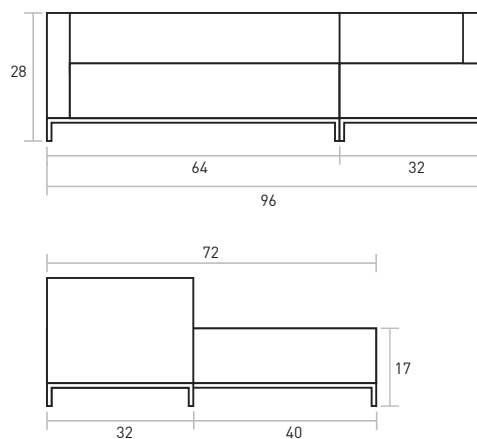

Tightback Sectional

W96" x D72" x H28"

Our original club sofa with an armless loveseat allows for flexibility as either a right or left-facing sectional.

COLLECTION → Tailored Classics

UPHOLSTERY → Fabric, Leather, COM

BASE → Stainless Steel

TO PURCHASE THIS PRODUCT,
PLEASE CHECK OUR WEBSITE
FOR YOUR CLOSEST DEALER
→ www.gusmodern.com