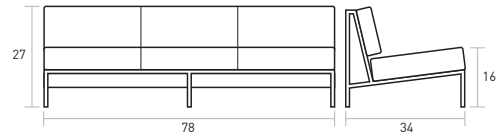

Stainless Steel Slipper Sofa

W78" x D34" x H27"

Clean-lined and contemporary, this sofa has an open stainless steel frame with upholstered seat and back cushions.

COLLECTION → Tailored Classics

UPHOLSTERY → Fabric, Leather, COM

BASE → Stainless Steel

TO PURCHASE THIS PRODUCT,
PLEASE CHECK OUR WEBSITE
FOR YOUR CLOSEST DEALER
→ www.gusmodern.com