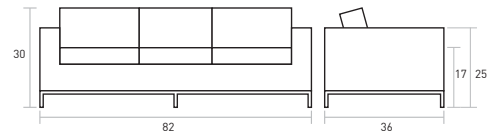

Club Sofa

W82" x D36" x H30"

The classic Gus* sofa.
Perfectly proportioned frame
and stainless steel perimeter
base.

COLLECTION → Tailored Classics

UPHOLSTERY → Fabric, Leather, COM

BASE → Stainless Steel

TO PURCHASE THIS PRODUCT,
PLEASE CHECK OUR WEBSITE
FOR YOUR CLOSEST DEALER
→ www.gusmodern.com