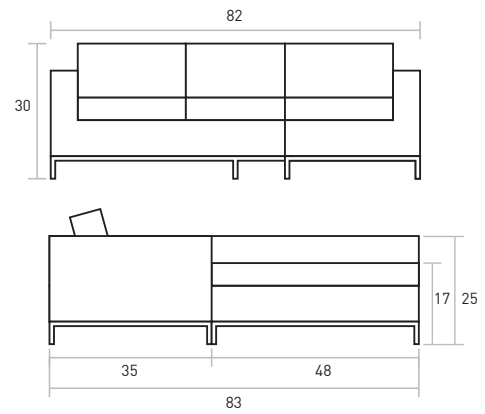

Club Sectional

W82" x D83" x H30"

Our original club sofa with an armless loveseat allows for flexibility as either a right or left-facing sectional.

COLLECTION → Tailored Classics

UPHOLSTERY → Fabric, Leather, COM

BASE → Stainless Steel

TO PURCHASE THIS PRODUCT,
PLEASE CHECK OUR WEBSITE
FOR YOUR CLOSEST DEALER
→ www.gusmodern.com