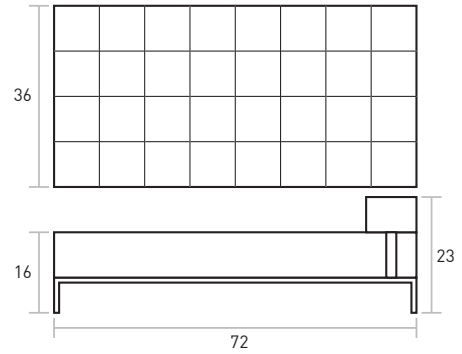

Club Daybed

W72" x D36" x H16"

Blind-tufted daybed with a stainless steel base. The square headroll fastens with a velcro closure.

COLLECTION → Tailored Classics

UPHOLSTERY → EC Leather

BASE → Stainless Steel