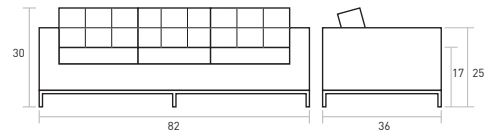

Button-Tufted Club Sofa

W82" x D36" x H30"

Our original club sofa frame with button-tufted cushions and a perimeter base.

COLLECTION → Tailored Classics

UPHOLSTERY → Fabric, Leather, COM

BASE → Stainless Steel