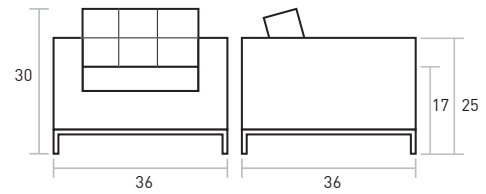

Button-Tufted Club Chair

W36" x D36" x H30"

The classic Gus* Club Chair with button tufted upholstery and a stainless steel perimeter base.

COLLECTION → Tailored Classics

UPHOLSTERY → Fabric, Leather, COM

BASE → Stainless Steel

TO PURCHASE THIS PRODUCT,
PLEASE CHECK OUR WEBSITE
FOR YOUR CLOSEST DEALER
→ www.gusmodern.com