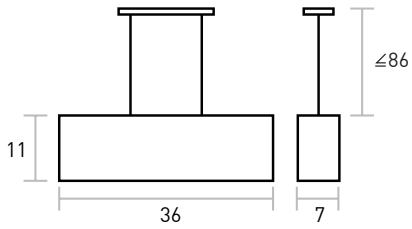

# White Acrylic Hanging Lamp

**MATERIALS** → Acrylic/Stainless Steel

White acrylic shade with stainless steel plate for hard-wiring to ceiling. Includes 8ft of cord.