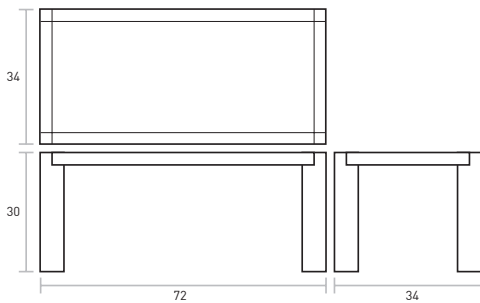

# Chunk Dining Table & Bench

**WOOD** → Oak  
**FINISH** → Natural or Walnut

A simple table and bench fashioned from quarter-sawn White Oak, with a 3" thick wood top and oversized wood legs.