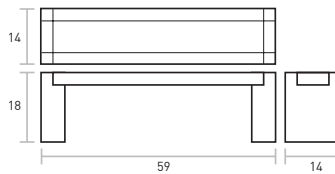

# Chunk Dining Table & Bench

**WOOD** → Oak  
**FINISH** → Natural or Walnut

A simple table and bench fashioned from quarter-sawn White Oak, with a 3" thick wood top and oversized wood legs.