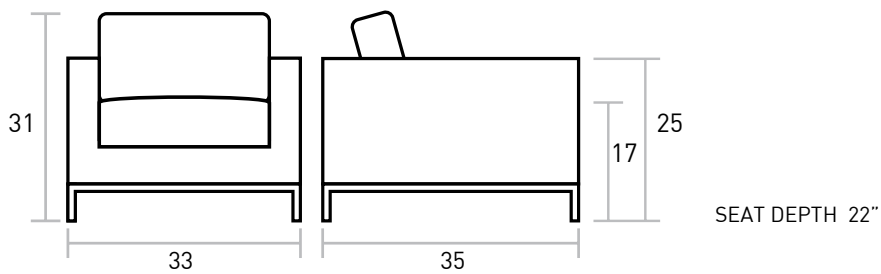

# Trudeau Chair

**UPHOLSTERY** → Fabric or Leather

**BASE** → Stainless Steel

The chair compliments to the Trudeau Sofa, with the same slender arms and down/feather cushions. Uncomplicated comfort in fabric or leather.