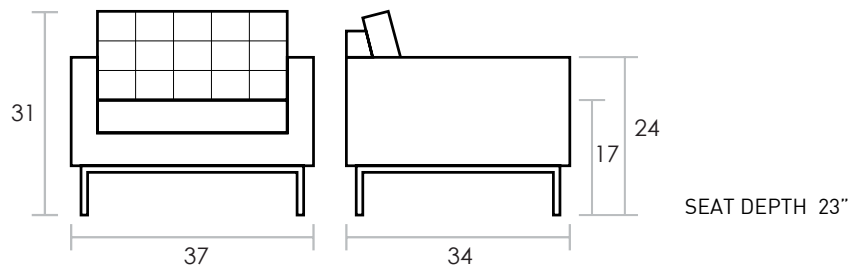

Spencer Chair

UPHOLSTERY → Fabric
BASE → Stainless Steel

This chair has a blind-tufted seat and back cushion with a stainless steel base.