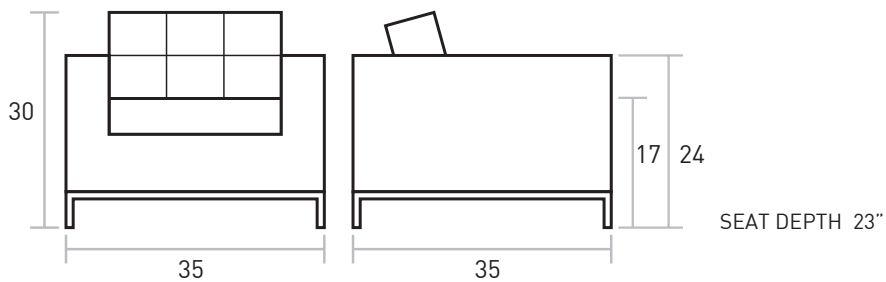

# Jane Chair

**UPHOLSTERY** → Fabric  
**BASE** → Stainless Steel

Our classic button-tufted club chair frame and stainless steel base. Constructed with 100% FSC-Certified Wood in support of responsible forest management.