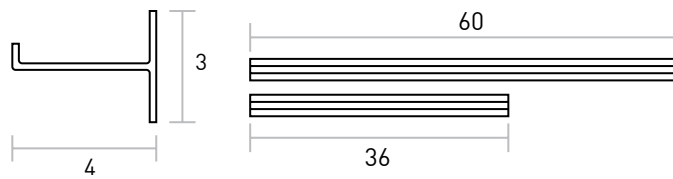

Picture Rail

MATERIAL → Aluminum

Extruded aluminum shelf holds artwork and other objects.
Available in 3ft and 5ft lengths. Includes mounting hardware.